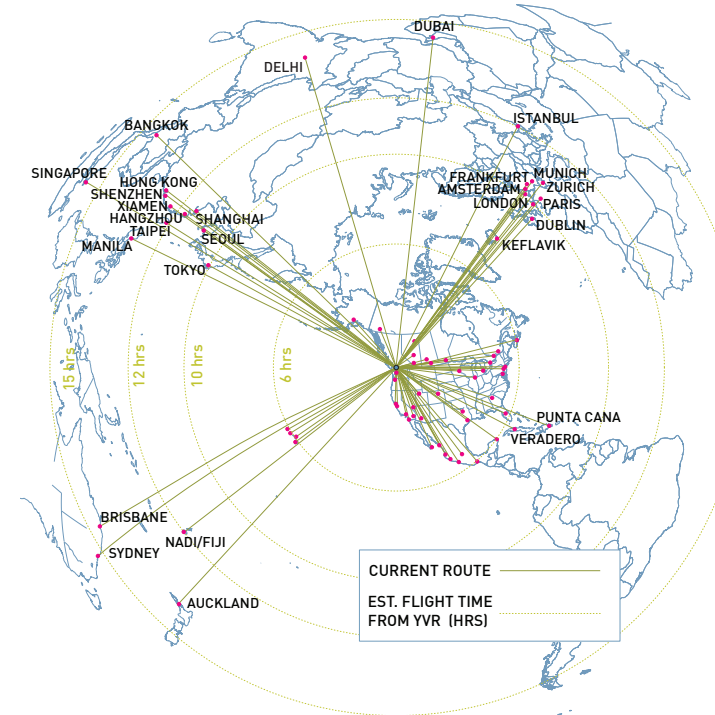

Updated: May 2023

2023 NON-STOP DESTINATIONS

International

Asia	CODE	AIRLINE	FLIGHTS / WEEK	
			SUMMER	WINTER
Bangkok	BKK	AC	0	5
Beijing	PEK	CA	1	1
Delhi	DEL	AI	7	7
Dubai	DXB	AC	0	4
Hong Kong	HKG	AC, CX	14	21
Manila	MNL	PR	7	7
Seoul-Incheon	ICN	AC, KE	14	14
Shanghai	PVG	AC	4	4
Shenzhen	SZX	HU	1	1
Singapore	SIN	SQ	3	0
Taipei	TPE	BR, CI	14	14
Tokyo Haneda	HND	NH	7	7
Tokyo Narita	NRT	AC, JL	14	14
Xiamen	XMN	MF	1	1

South Pacific	CODE	AIRLINE	FLIGHTS / WEEK	
			SUMMER	WINTER
Auckland	AKL	AC, NZ	6	10
Brisbane	BNE	AC	7	7
Nadi/Fiji	NAN	FJ	2	2
Sydney	SYD	AC, QF	10	11

Europe	CODE	AIRLINE	FLIGHTS / WEEK	
			SUMMER	WINTER
Amsterdam	AMS	KL	7	10
Dublin	DUB	AC	4	0
Frankfurt	FRA	AC, DE, LH	16	7
Istanbul	IST	TK	3	3
Keflavik	KEF	FI	3	4
London Gatwick	LGW	WS	5	0
London Heathrow	LHR	AC, BA	14	14
Munich	MUC	LH	5	0
Paris	CDG	AF	5	2
Zurich	ZRH	AC, WK	8	0

* Delta Air Lines includes Delta Connections
 ** United Airlines includes United Express
 + Air Canada includes flights operated by Air Canada Express
 ++ WestJet includes flights operated by WestJet Encore
 +++ Alaska Airlines includes flights operated by Horizon Air

1 Charter flights may have one stop en-route
 2 Code share airline
 H Operates from Helijet facility
 S Operates from South Terminal/public floatplane facility

Updated: May 2023

CURRENT ROUTE
 EST. FLIGHT TIME FROM YVR (HRS)