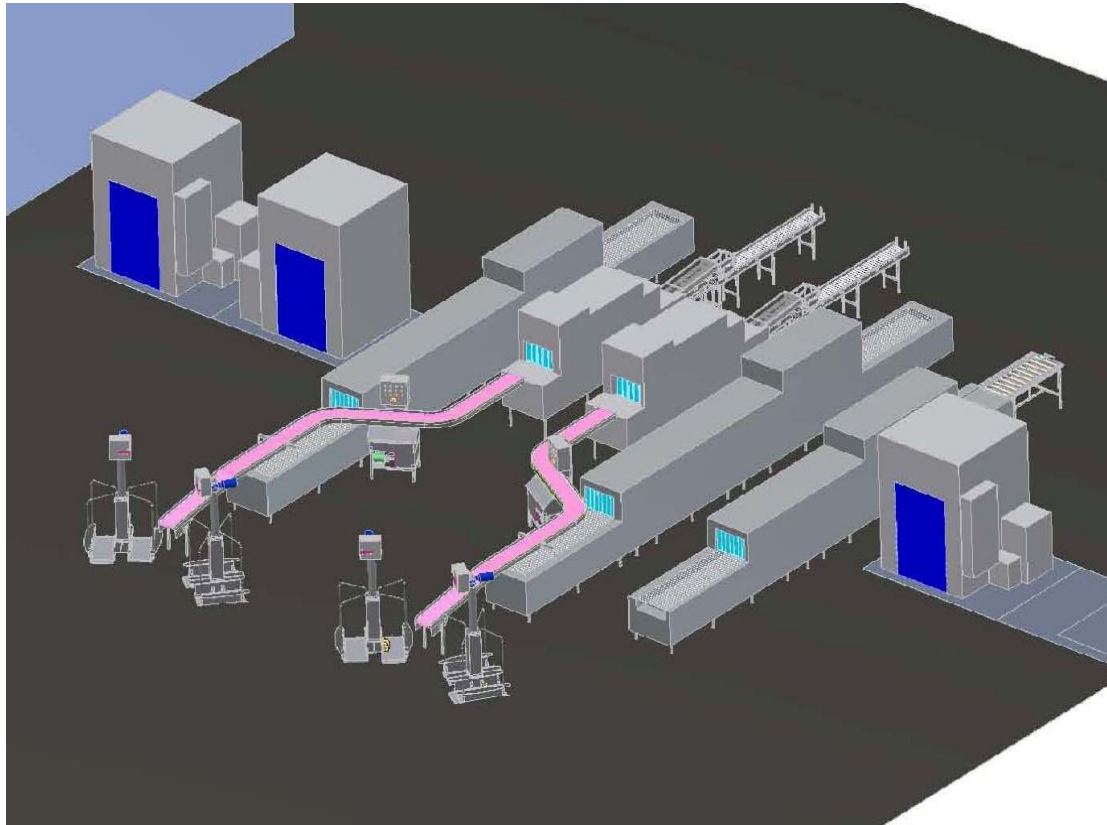

On the next pages we are showing four different references. Since each Dishwashing area is unique these are no "standard" in anyway. As mentioned above we plan/design according to needs and requirements from the operator.

In Flight Catering Unit

Name of unit	DHL Catering
Location	Heatrow Airport, London
Completed	2010
Current capacity	25 000 trays/day
Equipment	Tray conveyors with integrated cleaning , Cart Lifters, Multi Track Dishwashing Machines, Tray Dishwashing Machines with Tray Loaders, Glass Washing Machine and Cart Washing Machines. Dishwashing Area equipped with Foam cleaning equipment for easy and hygienic cleaning.