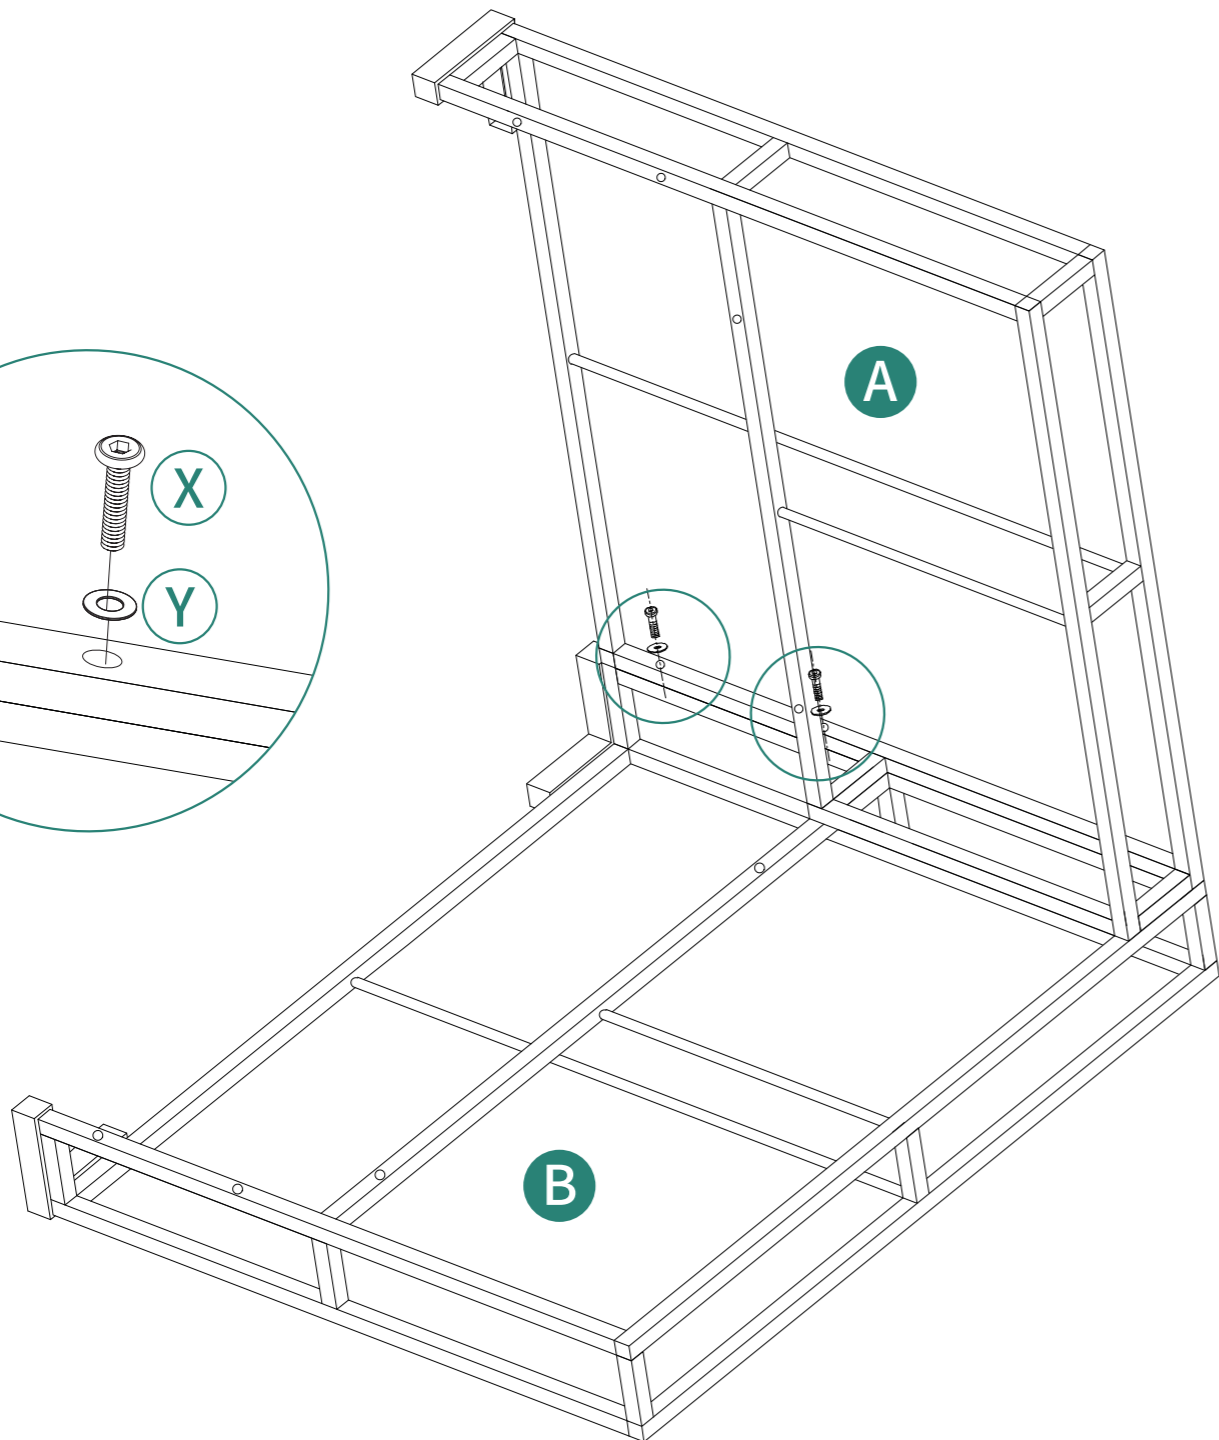

|  <p style="text-align: center;">Corner Sofa X2</p> | | |
|--|---|------|
| Item no. | Reference Image | Qty. |
| A |  | X2 |
| B |  | X2 |
| C |  | X2 |
| D |  | X2 |

| Item no. | Reference Image | Qty. |
|----------|--|------|
| |  X2 | X2 |
| |  63x32x8cm X2 | X2 |
| |  50x32x8cm X2 | X2 |
| |  X2 | X2 |
| X |  M6X35mm X26 | X26 |
| Y |  M6 Flat Washer X26 | X26 |
| Z |  X8 | X8 |
| T |  Installation tool X1 | X1 |

1

X2

Ⓐ 2pcs

Ⓑ 2pcs

ⓧ 4pcs

Ⓨ 4pcs

3

2