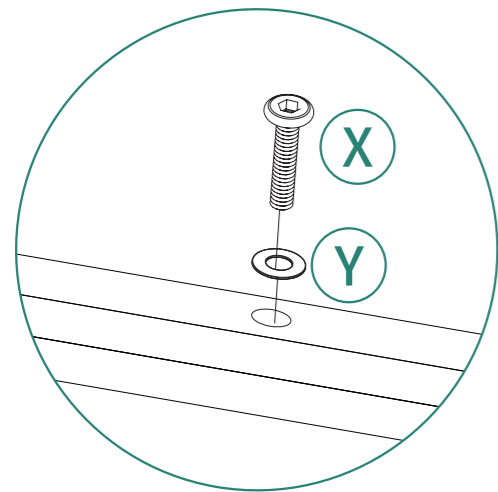

|  <p style="text-align: center;">Corner Sofa X2</p> | | |
|--|---|------|
| Item no. | Reference Image | Qty. |
| A |  | X2 |
| B |  | X2 |
| C |  | X2 |
| D |  | X2 |

| Item no. | Reference Image | Qty. |
|----------|--|------|
| |  X2 | X2 |
| |  63x32x8cm X2 | X2 |
| |  50x32x8cm X2 | X2 |
| |  X2 | X2 |
| X |  M6X35mm X26 | X26 |
| Y |  M6 Flat Washer X26 | X26 |
| Z |  X8 | X8 |
| T |  Installation tool X1 | X1 |

1

X2

Ⓐ 2pcs

Ⓑ 2pcs

ⓧ 4pcs

Ⓨ 4pcs

3

2

X2

Ⓒ 2pcs

ⓧ 12pcs

Ⓨ 12pcs

4

3

X2

D 2pcs