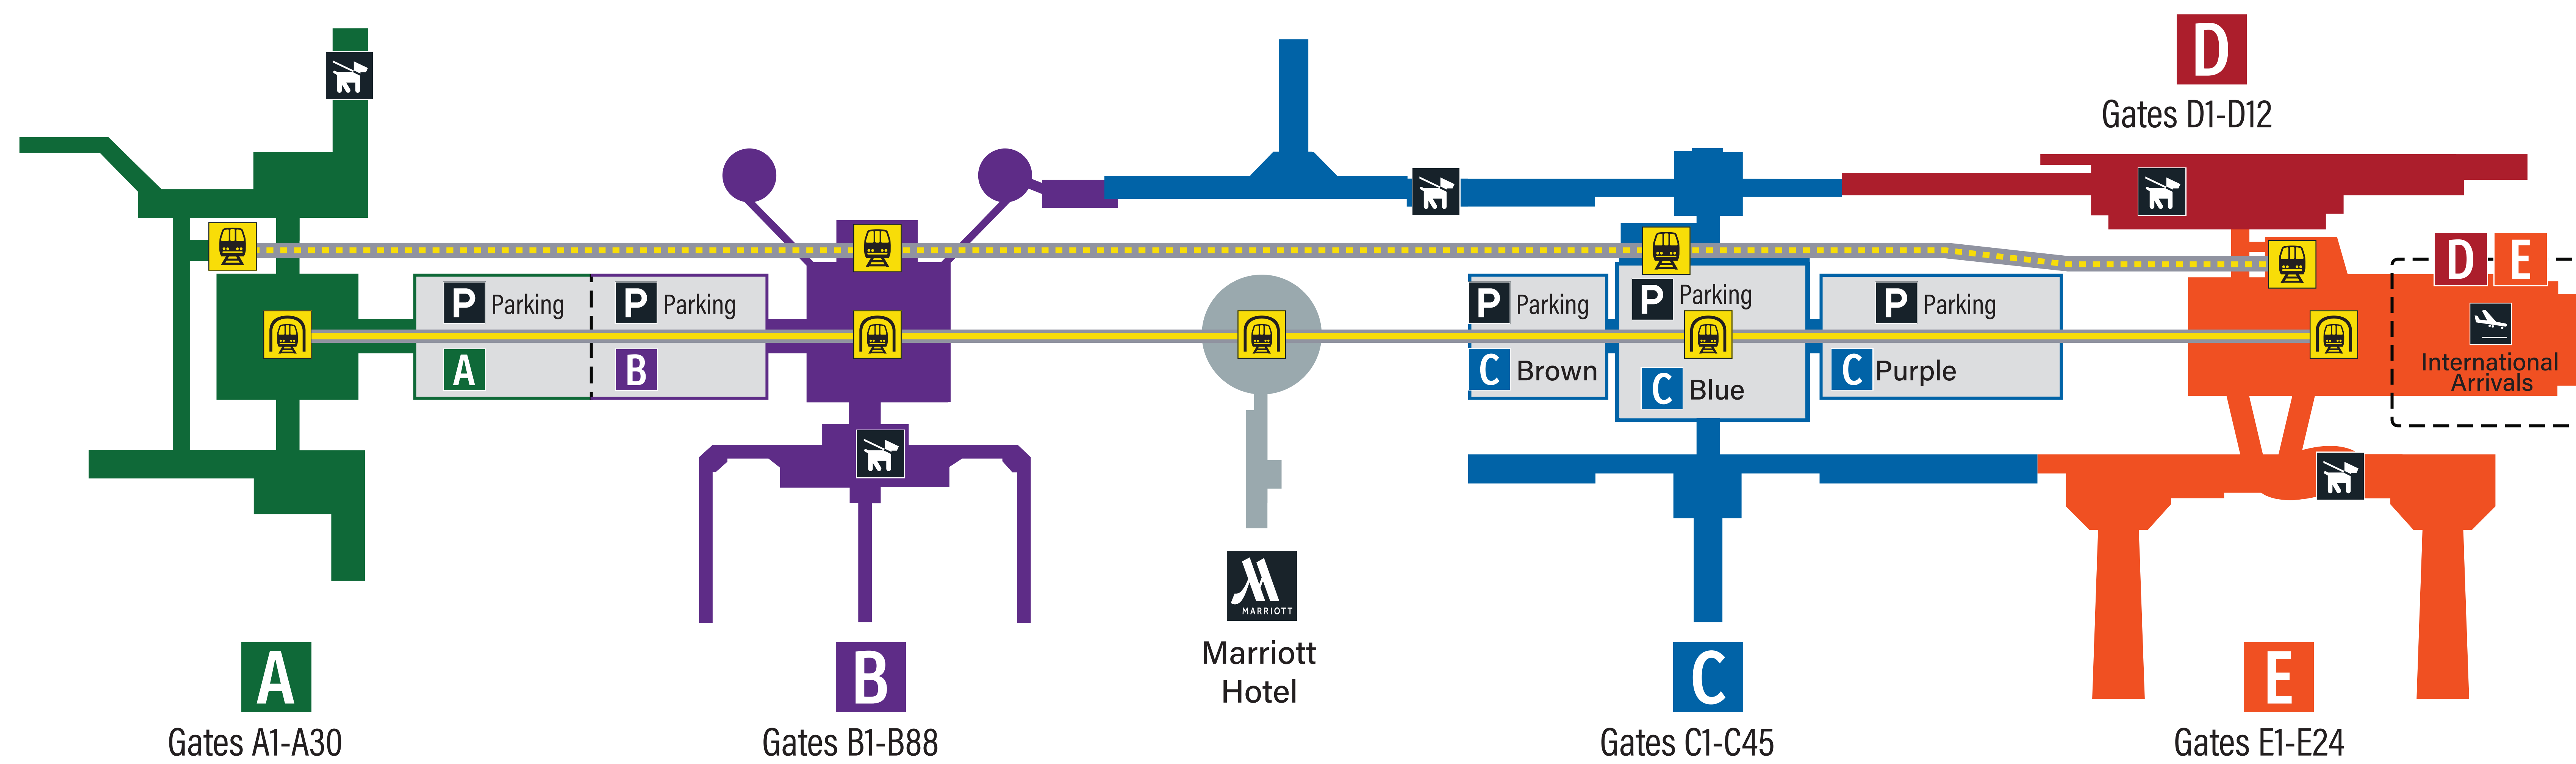

George Bush Intercontinental Airport

Inter-Terminal Trains

- Skyway Station - Elevated Train - (post-security access only)
- Subway Station - Underground Train - (pre-security access only)

Terminal A	
AIRLINES - Air Canada - Alaska Airlines - American - Delta - Frontier - jetBlue - Southwest - Spirit - United - WestJet	LOUNGES - American Airlines Admirals Lounge (A25) - United Club (A9)
AMENITIES & SERVICES - ATM - Baggage Carts - Baggage Wrap - Charging Stations - Children's Playground - Information Booth - Mailbox - MailSafe Express - Massage Chairs - Mothers Rooms - Service Animal Relief Area - Telephones - TTY Phones - Vending Machines - Water Bottle Filling Stations	
SHOPPING - City Point - Culturemap - Dylan's Candy Bar - FuelRod SwapBox Kiosk - Houston Chronicle - Houston! - iShoppes Duty Free - KPRC 2 Travel Store - Kyle Cosmetics Vending - LEGO Vending - Parents on the Go Vending - SOUND vending - Sprinkles Cupcakes Vending - Texas Monthly News - Trip Advisor - Travel Essentials Vending	DINING - Blaze Pizza - Bye: Fresh Grab and Go Meal - Cadillac Mexican Kitchen & Tequila Bar (Full Service) - Chick-fil-A - iStore - Johnston & Murphy - Natalie's Candy Jar - Rocky Mountain Chocolate Factory - Spanx - Spirit of the Red Horse - Sunglass Icon - Univision - The Wall Street Journal

Terminal B	
AIRLINES United	LOUNGES United Club (Mezzanine Level)
AMENITIES & SERVICES - ATM - Baggage Carts - Charging Stations - MailSafe Express - Massage Chairs - Mothers Rooms - Service Animal Relief Area - Telephones - TTY Phones - Vending Machines	
SHOPPING - Allen's Landing - The Body Shop - Brookstone - FuelRod SwapBox Kiosk - iShoppes Duty Free - iStore - Johnston & Murphy - Natalie's Candy Jar - Rocky Mountain Chocolate Factory - Spanx - Spirit of the Red Horse - Sunglass Icon - Univision - The Wall Street Journal	DINING 3rd Bar Eating House (Full Service) - American Craft Tavern - Cafe Adobe - Chick-fil-A - CIBO Express Gourmet Market - Freshii - Hard Rock Cafe (Full Service) - Jason's Deli - Panda Express - Peet's Coffee - Q Bar (Full Service) - Starbucks - Sugar Land Beer Garden (Full Service) - Tagliare - Whataburger